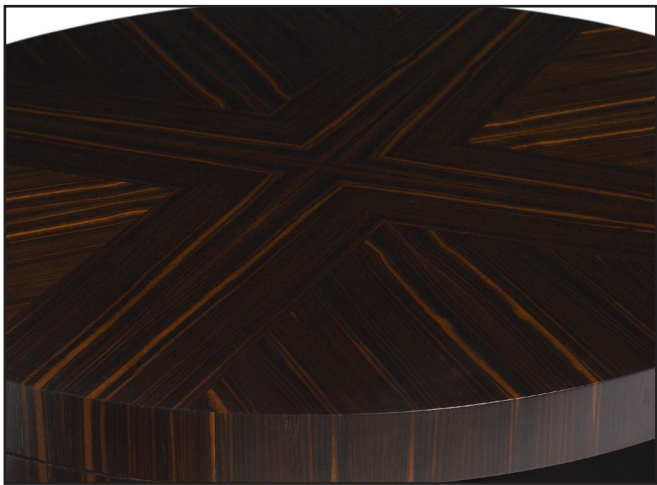

VERO ROUND COFFEE TABLE

mtal

Michael Trayler Designs Ltd.

VERO ROUND COFFEE TABLE
VISTA COLLECTION

40DIA X 18.5H
CUSTOM SIZES AVAILABLE
SHOWN IN MACASSAR EBONY
NATURAL FINISH
BRONZED METAL SHELF
DESIGNED BY MICHAEL TRAYLER

SUGGESTED COORDINATING PIECES:

VERO RECTANGULAR COFFEE TABLE
VERO END TABLE
PAYSON LOUNGE & OTTOMAN

mtal

Michael Trayler Designs Ltd.