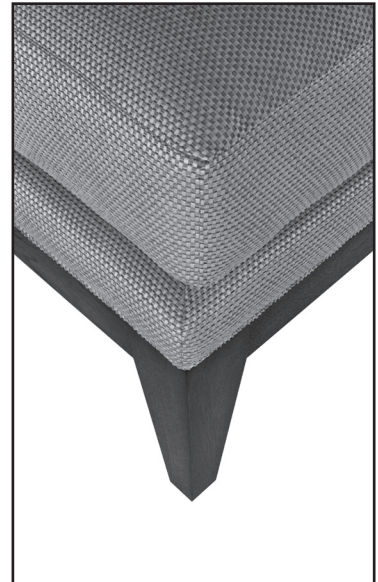

SUNDAY LOUNGE AND OTTOMAN

mtd

Michael Trayler Designs Ltd.

SUNDAY LOUNGE AND OTTOMAN
HAVEN COLLECTION

SUNDAY LOUNGE
27W X 35D X 36 1/4H
ARM: 22 3/4H
SEAT: 19 1/2H

SUNDAY OTTOMAN
27W X 27D X 19 1/2H
AVAILABLE IN CUSTOM SIZES
SHOWN IN WALNUT
PERFECT BROWN FINISH
DESIGNED BY MICHAEL TRAYLER

SUGGESTED COORDINATING PIECES:

SUNDAY LOVESEAT
LEITH CHAIRS
LINDISFARNE CABINETS
LINDISFARNE SCREEN
ISIS DINNING TABLE

mtd

Michael Trayler Designs Ltd.