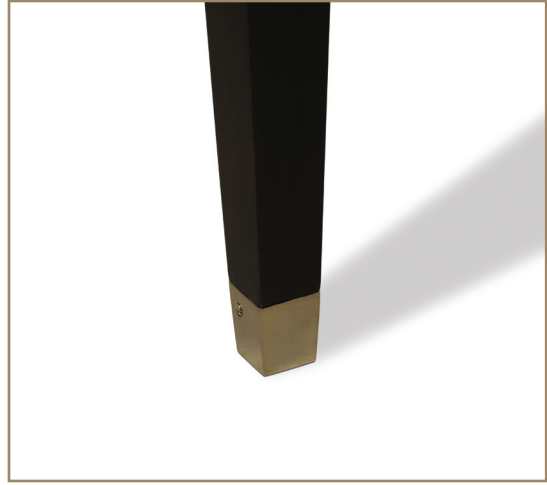

LEER DESK

mtd

Michael Trayler Designs Ltd.

LEER DESK
VISTA COLLECTION

56W x 28D x 30H
CUSTOM SIZES AVAILABLE

LEATHER DESKTOP
BRONZED LEG CAPS
SHOWN IN WALNUT
MATTE TWILIGHT FINISH
DESIGNED BY MICHAEL TRAYLER

SUGGESTED COORDINATING PIECES:

LEITH SIDE CHAIR
TUVA SIDE CHAIR
NEIVA ARMOIRE

mtal

Michael Trayler Designs Ltd.