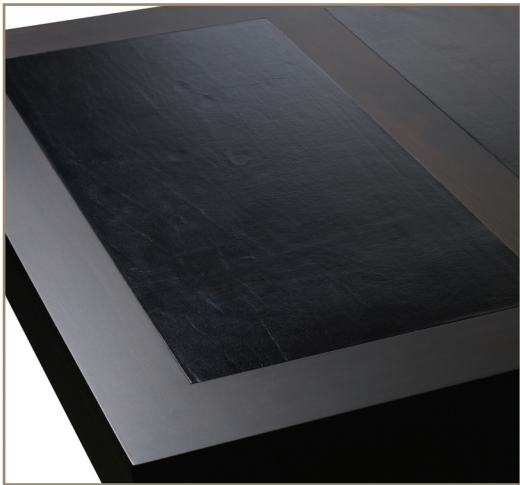

LEER DESK

mtd

Michael Trayler Designs Ltd.

LEER DESK
VISTA COLLECTION

56W x 28D x 30H
CUSTOM SIZES AVAILABLE

LEATHER DESKTOP
BRONZED LEG CAPS
SHOWN IN WALNUT
MATTE TWILIGHT FINISH
DESIGNED BY MICHAEL TRAYLER

SUGGESTED COORDINATING PIECES:

LEITH SIDE CHAIR
TUVA SIDE CHAIR
NEIVA ARMOIRE

mtal

Michael Trayler Designs Ltd.