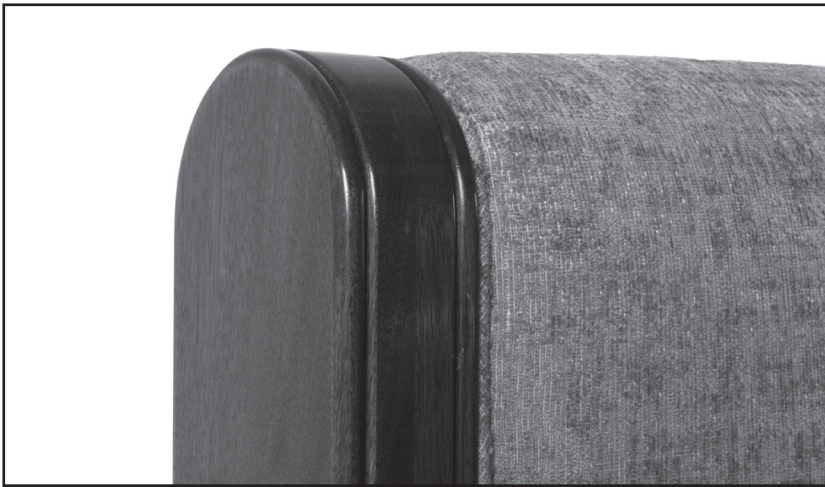

KIAHS BED

mtd

Michael Trayler Designs Ltd.

KIAHS BED

HAVEN COLLECTION

QUEEN: 88L x 65W x 58H

KING: 88L x 81W x 58H

CALIFORNIA KING: 93L x 76 1/4W x 58H

SHOWN IN WALNUT

PERFECT BROWN FINISH

INTERPRETATION BY MICHAEL TRAYLER

mtal

Michael Trayler Designs Ltd.