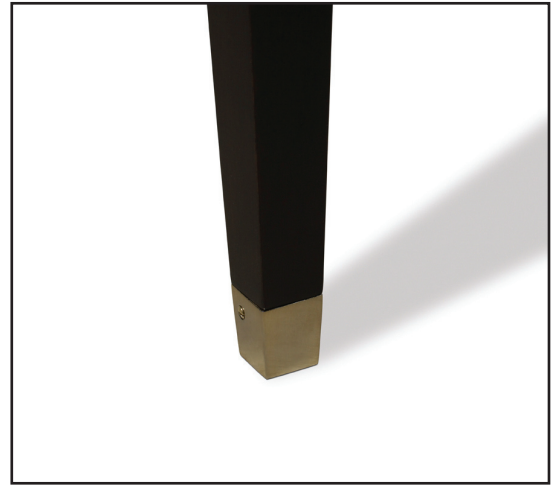

FARO NIGHT TABLE

*mtd*

Michael Trayler Designs Ltd.

**FARO NIGHT TABLE**  
**HAVEN COLLECTION**

**30W x 18D x 27H**

**SHOWN IN WALNUT**  
**MATTE TWILIGHT FINISH**  
**DESIGNED BY MICHAEL TRAYLER**

**SUGGESTED COORDINATING PIECES:**

**FARO CHEST**  
**KIAHS BED**  
**BELCARA BED**

*mtal*

Michael Trayler Designs Ltd.